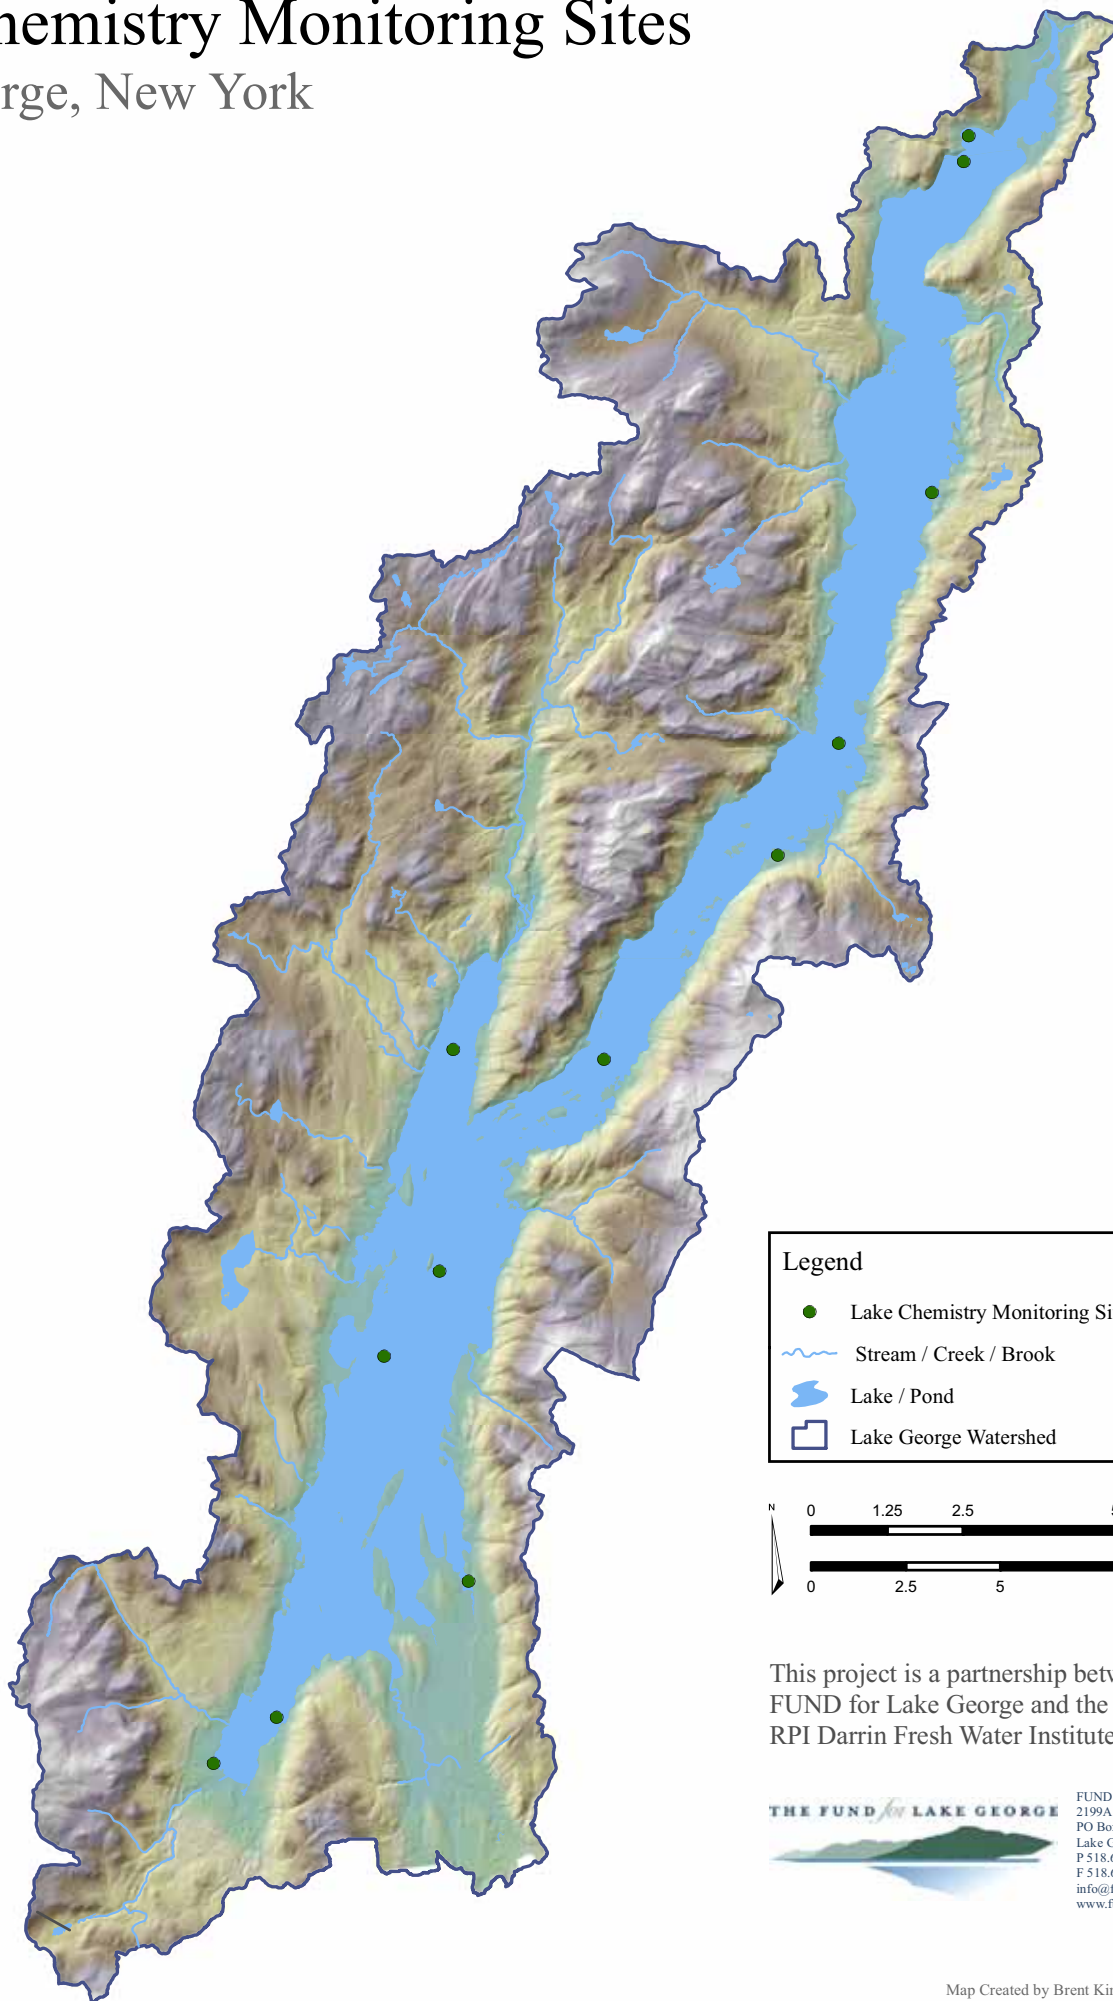

Lake Chemistry Monitoring Sites

Lake George, New York

Legend

- Lake Chemistry Monitoring Site
- ~ Stream / Creek / Brook
- ☒ Lake / Pond
- ☐ Lake George Watershed

This project is a partnership between the
FUND for Lake George and the
RPI Darrin Fresh Water Institute